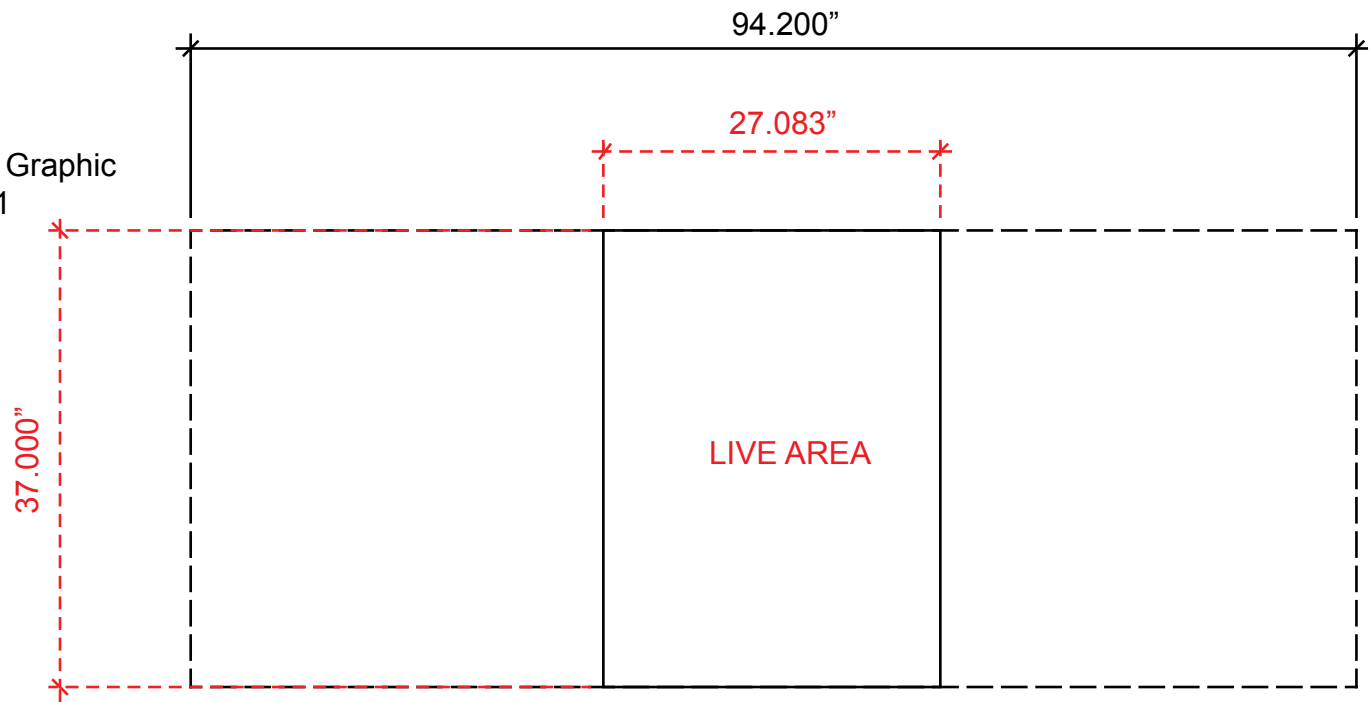

Product Name: MOD-1538
Process: Direct Print
Material: Sintra & Vinyl
Effective Date: 03/02/2015

Double Sided Monitor Stand

Direct Print 1/4"
Sintra Header
Velcro on back
Qty.2

Vinyl Graphic
Qty. 1

NOTE: Graphic files must be @ 150 dpi Finished Size.
DO NOT send Flattened Files. Production can not manipulate
the content, proportion or color of these files.