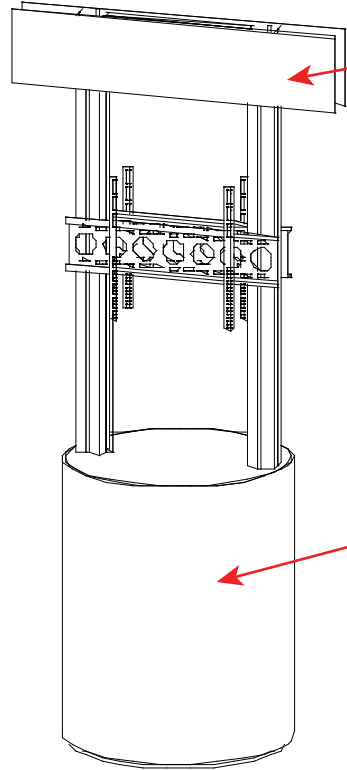

Product Name: MOD-1538
Process: Direct Print
Material: Sintra & Vinyl
Effective Date: 03/02/2015

Double Sided Monitor Stand

Direct Print 1/4"
Sintra Header
Velcro on back
Qty.2

Vinyl Graphic
Qty. 1

NOTE: Graphic files must be @ 150 dpi Finished Size.
DO NOT send Flattened Files. Production can not manipulate
the content, proportion or color of these files.

NOTE: Test frames may be required for guaranteed fitting of graphics